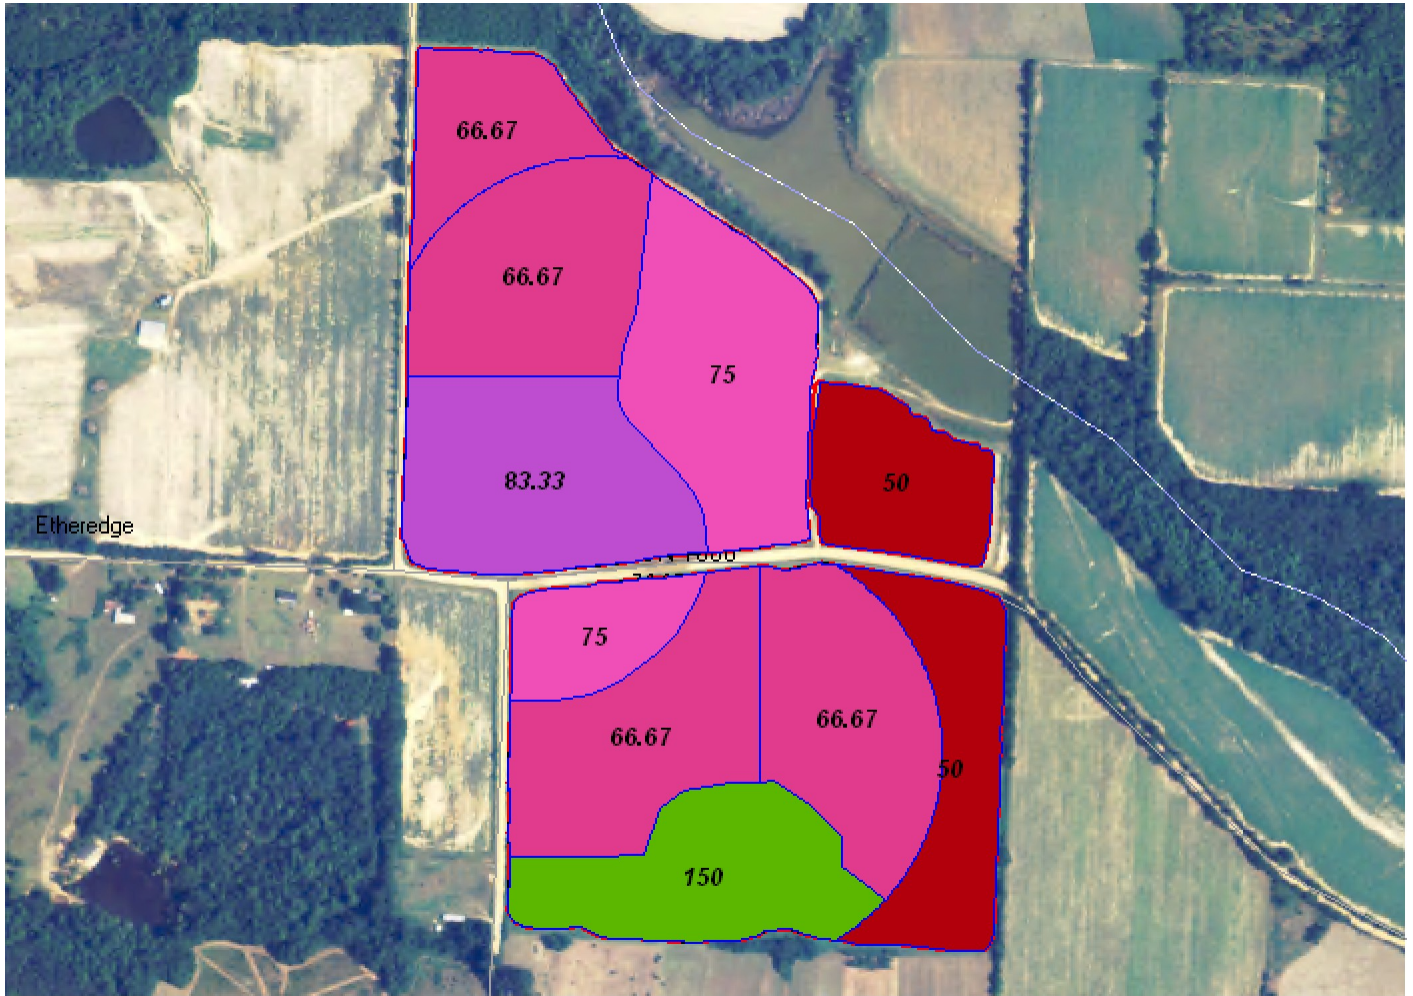

ABC Farms

Prescription Workorder

Prepared For: ABC Farms Farm: Example Farm Field: Ex 1 Crop Zone: COTTON 1000 Crop Year: 2009	County: Worth, GA Twp Rng Sec: Directions: Acres: 94.68
---	--

Scale = 500 Feet

Product Summary

Operation: Potash Application			
Product: 0-0-60			
Area (Acres)	Rate (lb/acre)		
Total:	94.63	Average (total):	77.00
App:	94.63	Average (app):	77.00
		Minimum:	50.00
		Maximum:	150.00
Quantity:	3.63 (tons)		
	7262 (pounds)		

0-0-60 (lb/acre)

Filename: \