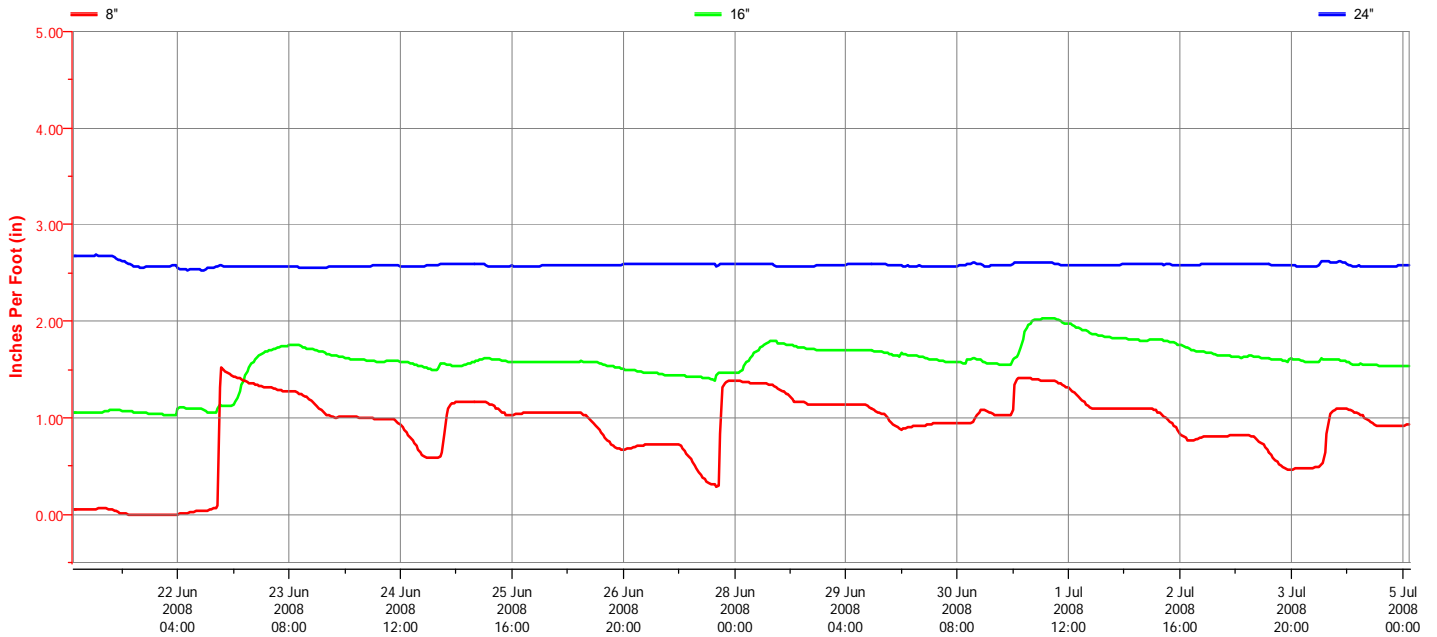

ECH01

Farm: Jones

Field: Front Pivot

Location: N 0° 0.00 E 0° 0.00

Start: 6/21/2008 1:43:09

Stop: 7/5/2008 1:43:09

	P1	P2	P3
	in	in	in
Avg:	0.89	1.57	2.58
Min:	-0.01	1.02	2.53
Max:	1.52	2.03	2.69
Total:	-----	-----	-----
Events:	-----	-----	-----